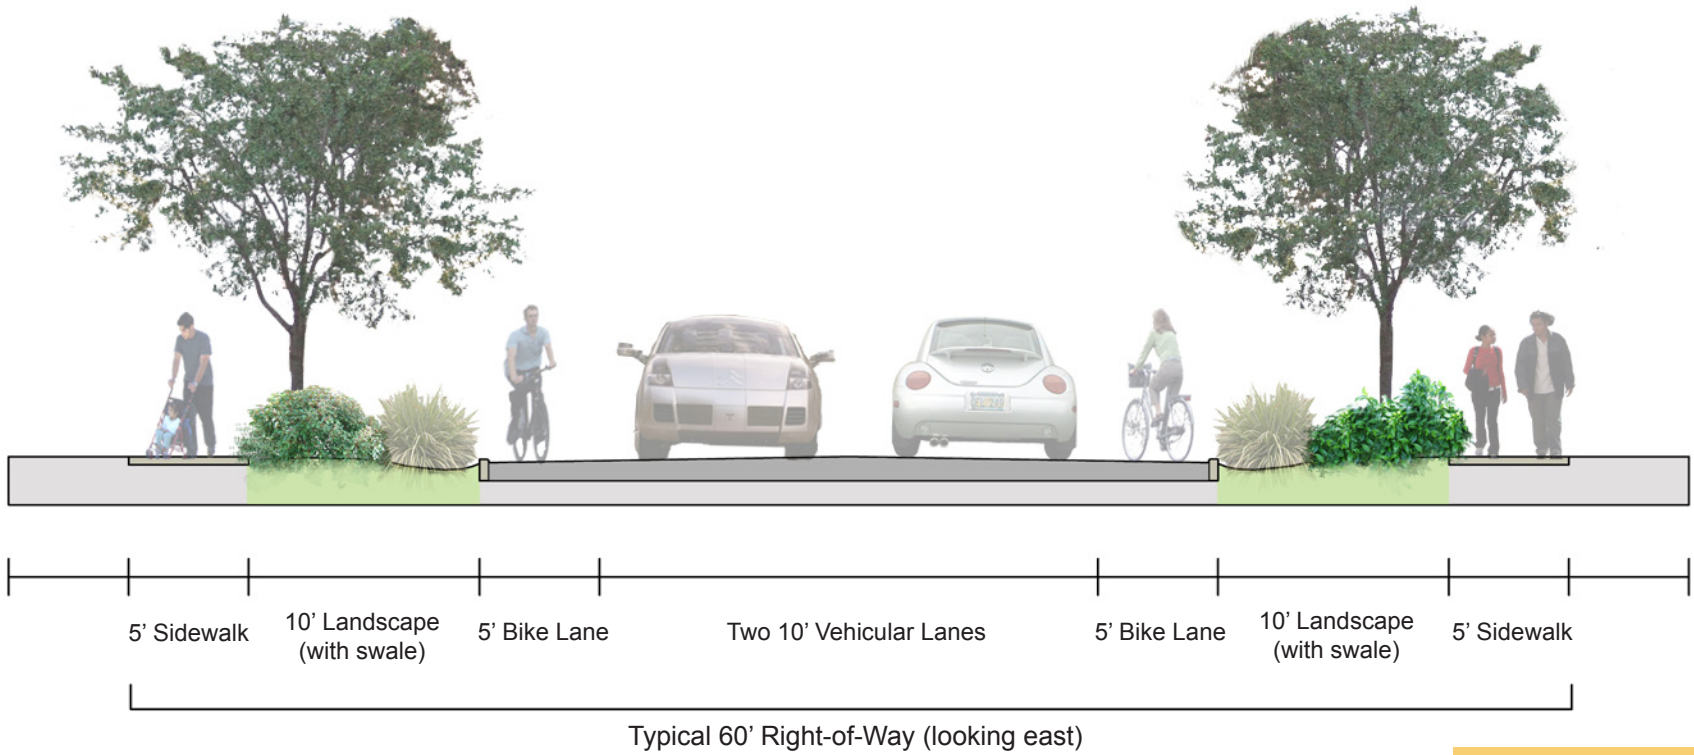

Proposed Typical Right-of-Way for George Bush Boulevard City of Delray Beach

Submitted for MPO Local Initiatives 2.12.15 Scale 1"=8'